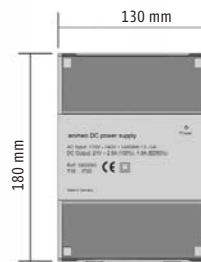

IP 20

230 VAC / 24 VDC SELV

2.5 A (100%) - 4.5 A (50% - 3 min max.)