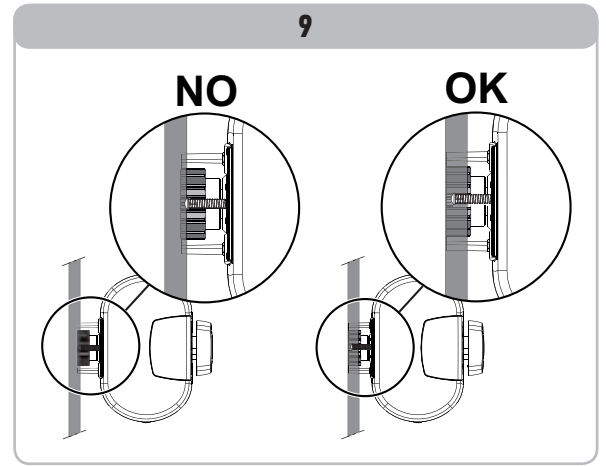

Ref. 5124403A

4

5

6

7

14

DIP SWITCH 3 = On

DIP SWITCH 3 = Off

**DIP-SWITCH 12 = On
Autotest = On**

23

24

DIP-SWITCH 11 = On

DIP-SWITCH 11 = Off

25

26

DIP-SWITCH 6 = Off