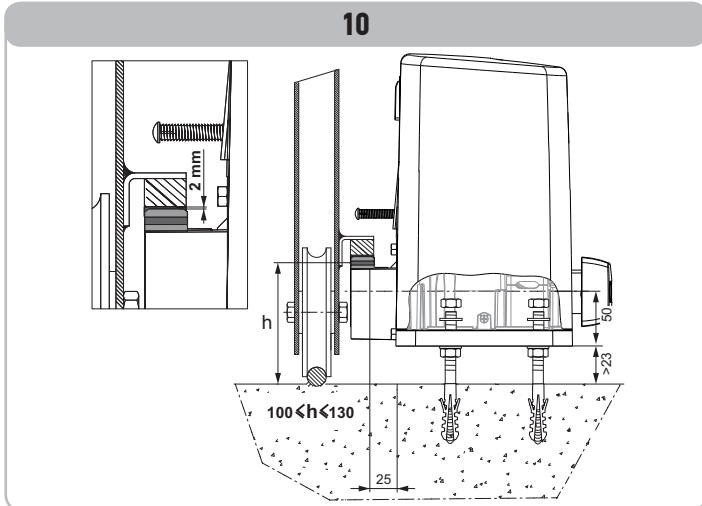

Ref. 5124403A

4

5

6

7

14

DIP SWITCH 3 = On

DIP SWITCH 3 = Off

15

16

17

18

19

20

21

22

**DIP-SWITCH 12 = On
Autotest = On**

23

24

DIP-SWITCH 11 = On

DIP-SWITCH 11 = Off

25

26

DIP-SWITCH 6 = Off