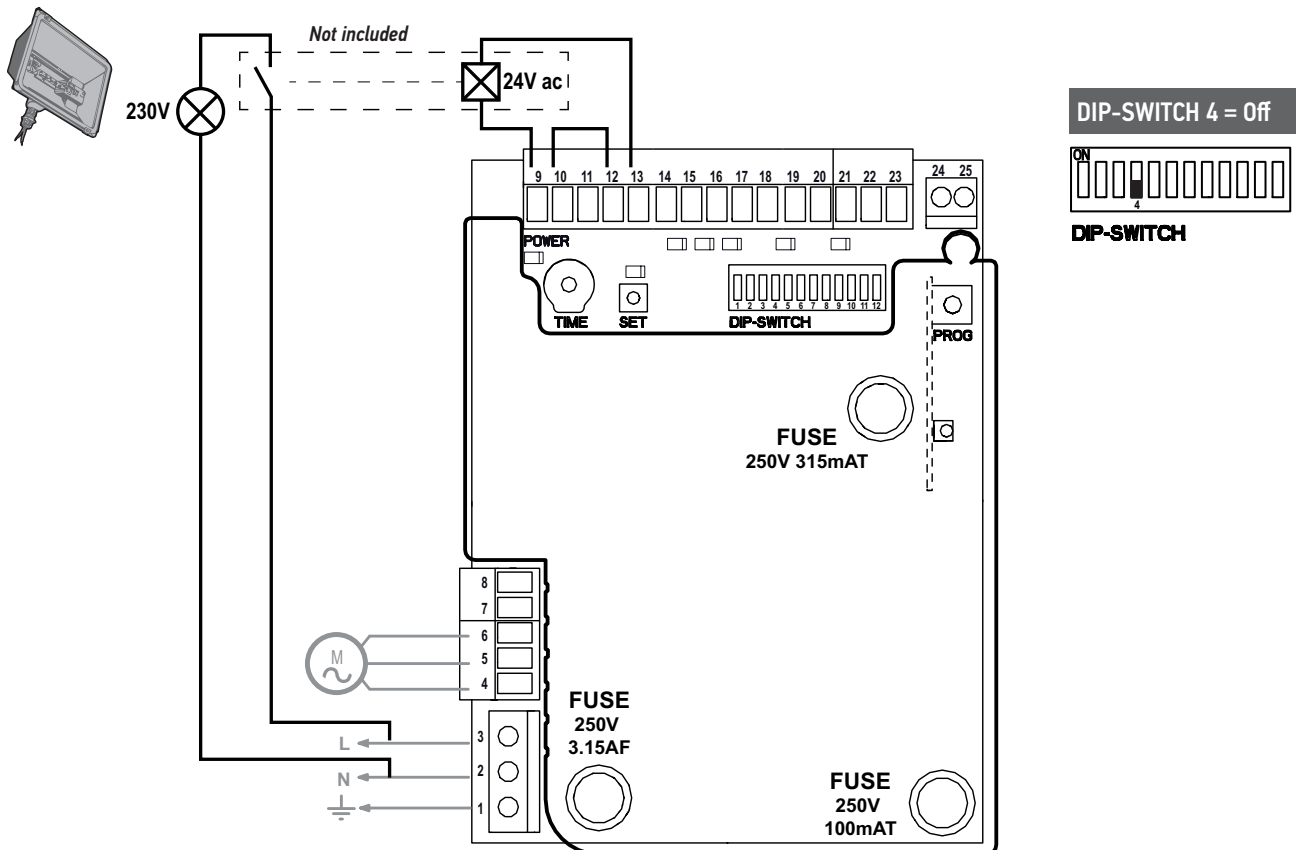

**DIP-SWITCH 12 = On
Autotest = On**

23

24

DIP-SWITCH 11 = On

DIP-SWITCH 11 = Off

25

26

DIP-SWITCH 6 = Off

DIP-SWITCH 6 = On

27

28

**Somfy SAS**

50 avenue du Nouveau Monde
BP 152 - 74307 Cluses Cedex
France

www.somfy.com