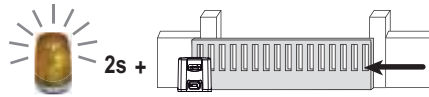

**DIP-SWITCH 12 = On
Autotest = On**

23

24

DIP-SWITCH 11 = On

DIP-SWITCH 11 = Off

25

26

DIP-SWITCH 6 = Off