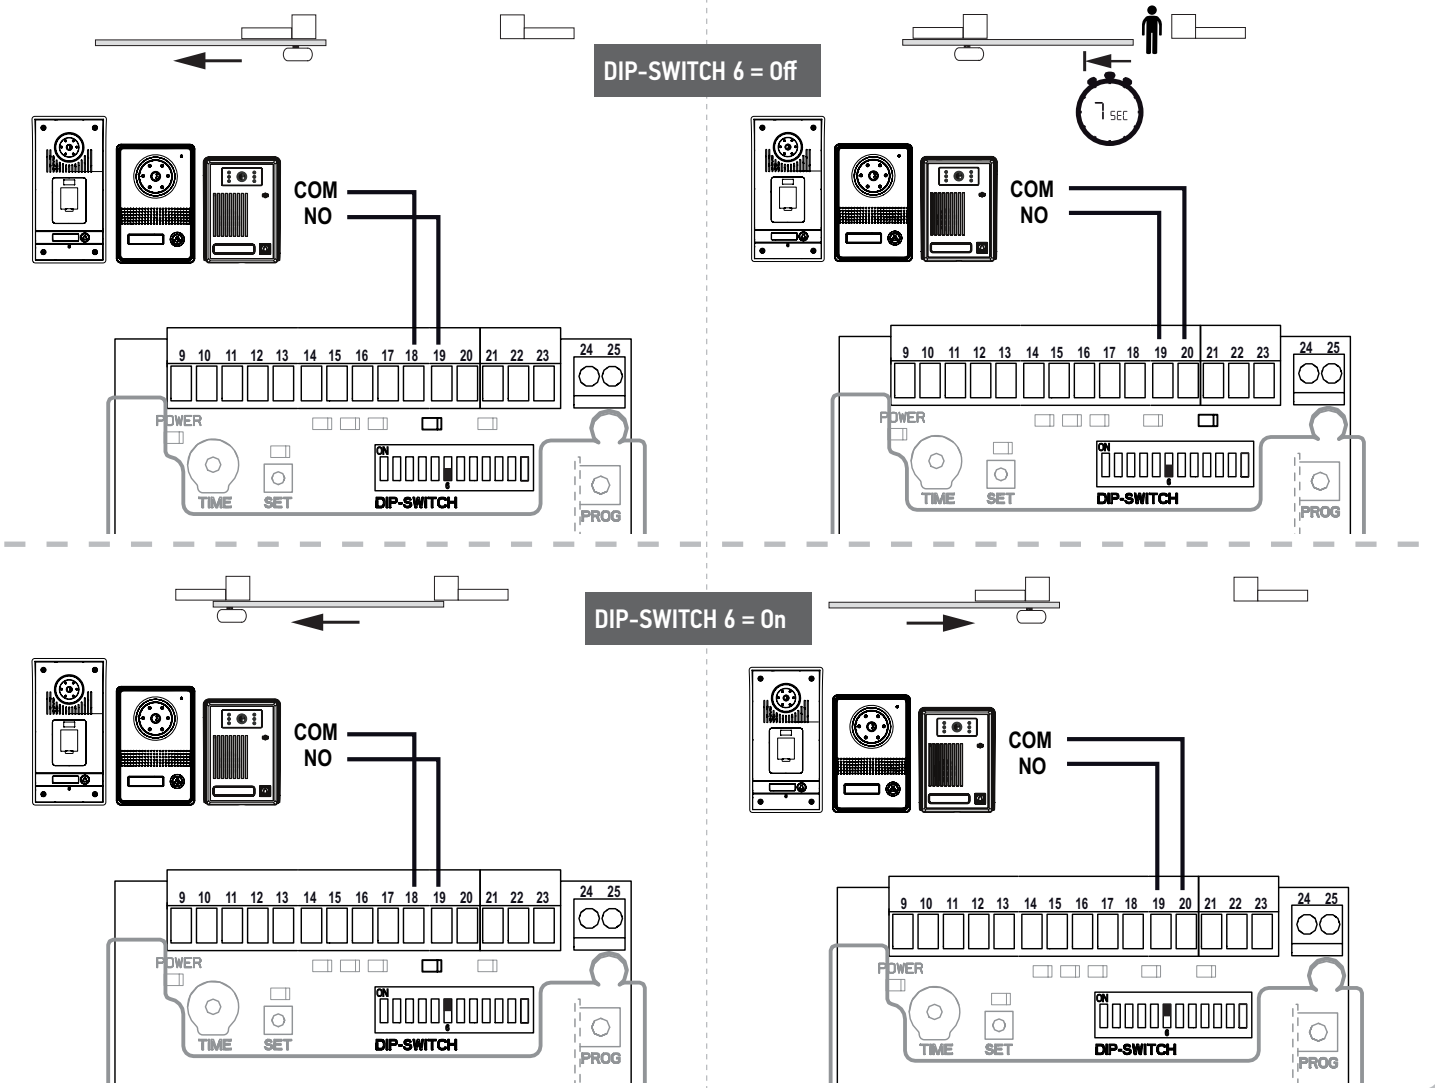

Ref. 5124403A

4

5

6

7

14

DIP SWITCH 3 = On

DIP SWITCH 3 = Off

**DIP-SWITCH 12 = On
Autotest = On**

23

24

DIP-SWITCH 11 = On

DIP-SWITCH 11 = Off

25

26

DIP-SWITCH 6 = Off

DIP-SWITCH 6 = On

27

28

**Somfy SAS**

50 avenue du Nouveau Monde
BP 152 - 74307 Cluses Cedex
France

www.somfy.com