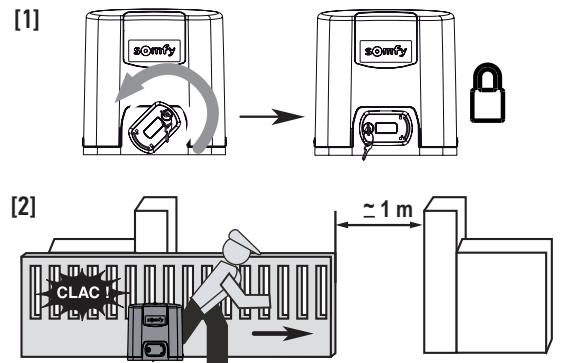

14

DIP SWITCH 3 = On

DIP SWITCH 3 = Off

15

16

17

18