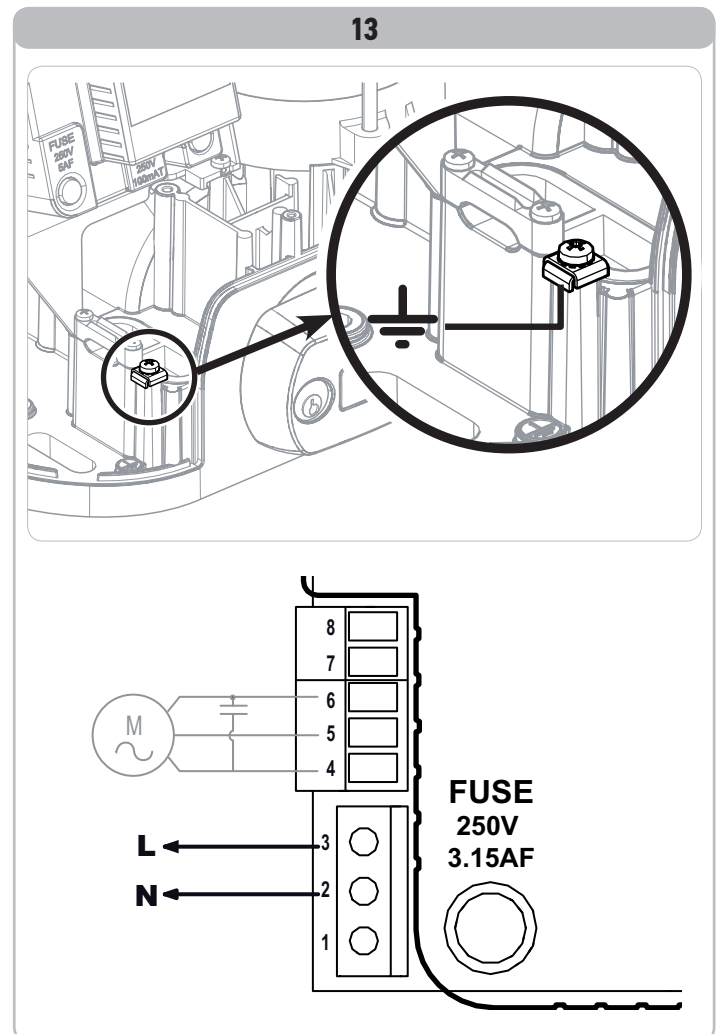

Ref. 5124403A

4

5

6

7

14

DIP SWITCH 3 = On

DIP SWITCH 3 = Off

**DIP-SWITCH 12 = On
Autotest = On**

23

24

DIP-SWITCH 11 = On

DIP-SWITCH 11 = Off

25

26

DIP-SWITCH 6 = Off