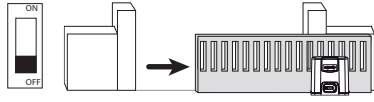

Ref. 5124403A

4

5

6

7

14

DIP SWITCH 3 = On

DIP SWITCH 3 = Off