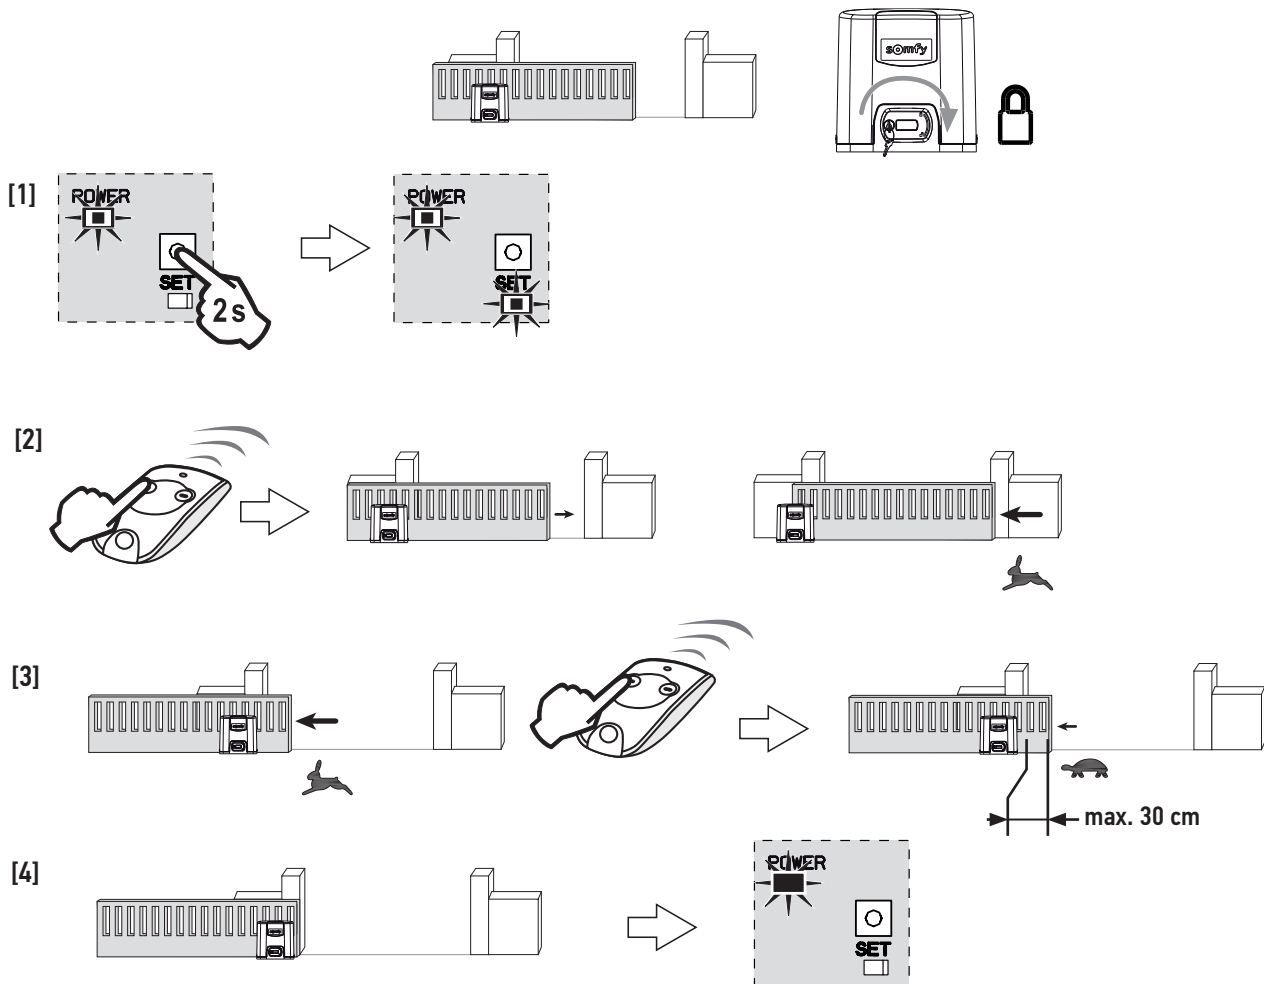

Ref. 5124403A

4

5

6

7

14

DIP SWITCH 3 = On

DIP SWITCH 3 = Off

15

16

17

18

19

20

21

22

**DIP-SWITCH 12 = On
Autotest = On**

23

24

DIP-SWITCH 11 = On

DIP-SWITCH 11 = Off

25

26

DIP-SWITCH 6 = Off