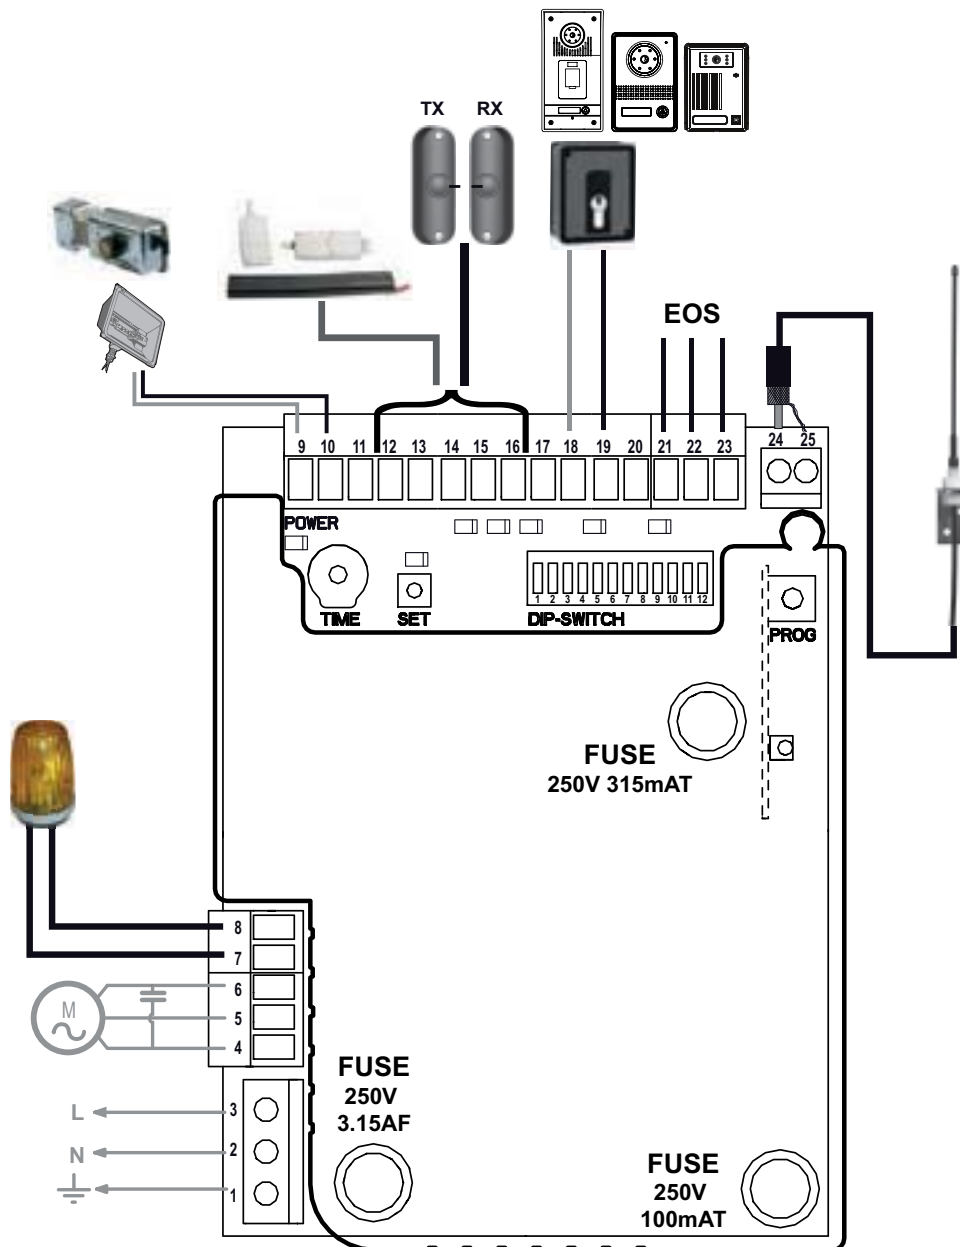

Ref. 5124403A

4

5

6

7

14

DIP SWITCH 3 = On

DIP SWITCH 3 = Off

15

16

17

18

19

20

21

22

**DIP-SWITCH 12 = On
Autotest = On**

23

24

DIP-SWITCH 11 = On

DIP-SWITCH 11 = Off

25

26

DIP-SWITCH 6 = Off