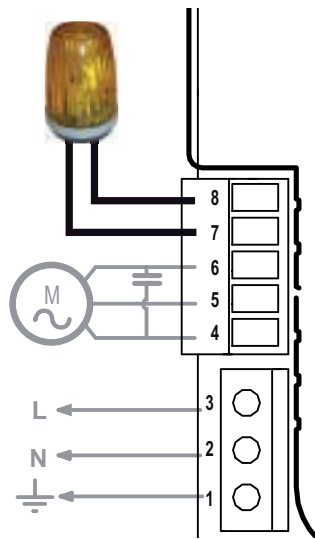

Ref. 5124403A

4

5

6

7

14

DIP SWITCH 3 = On

DIP SWITCH 3 = Off

15

16

17

18

19

20

21

22

**DIP-SWITCH 12 = On
Autotest = On**

23

24

DIP-SWITCH 11 = On

DIP-SWITCH 11 = Off

25

26

DIP-SWITCH 6 = Off