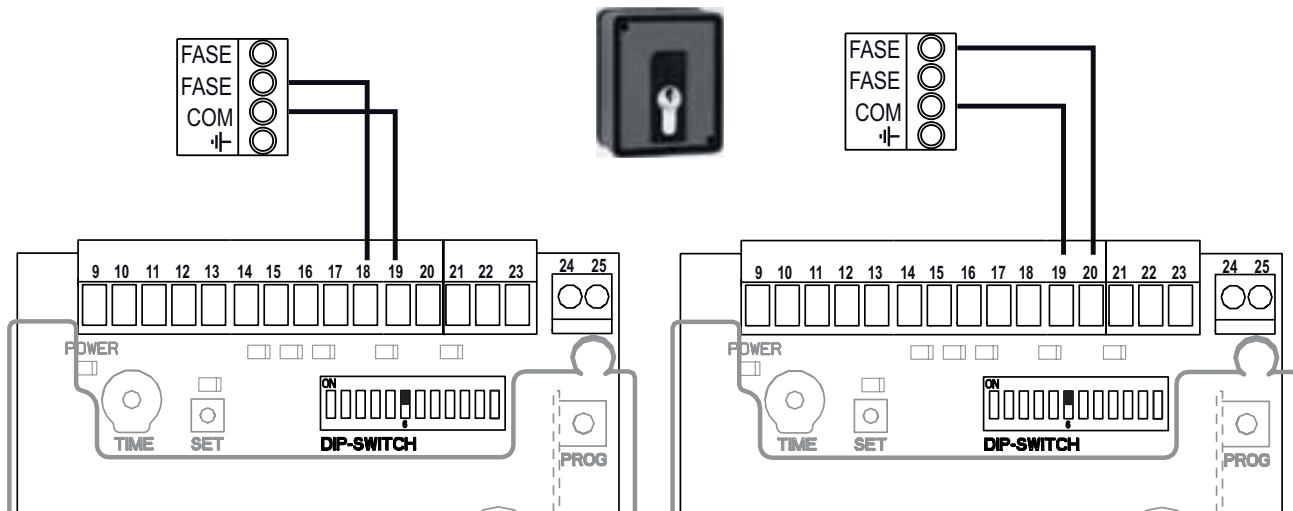

**DIP-SWITCH 12 = On
Autotest = On**

23

24

DIP-SWITCH 11 = On

DIP-SWITCH 11 = Off

25

26

DIP-SWITCH 6 = Off

DIP-SWITCH 6 = On

27

28

**Somfy SAS**

50 avenue du Nouveau Monde
BP 152 - 74307 Cluses Cedex
France

www.somfy.com