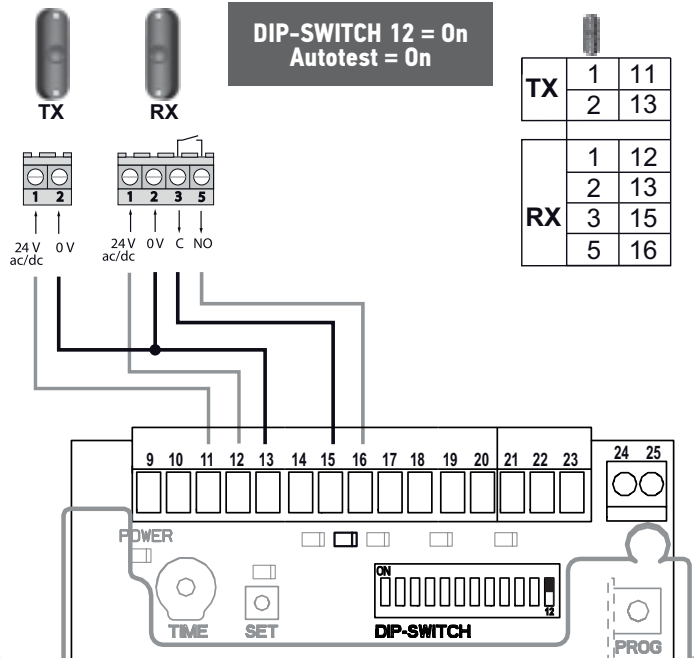

Ref. 5124403A

4

5

6

7

14

DIP SWITCH 3 = On

DIP SWITCH 3 = Off

15

16

17

18

19

20

21

22

**DIP-SWITCH 12 = On
Autotest = On**

23

24

DIP-SWITCH 11 = On

DIP-SWITCH 11 = Off

25

26

DIP-SWITCH 6 = Off