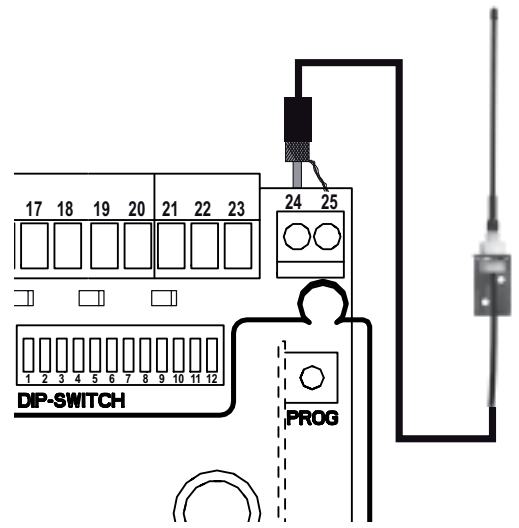

**DIP-SWITCH 12 = On
Autotest = On**

23

24

DIP-SWITCH 11 = On

DIP-SWITCH 11 = Off

25

26

DIP-SWITCH 6 = Off

DIP-SWITCH 6 = On

27

28

**Somfy SAS**

50 avenue du Nouveau Monde
BP 152 - 74307 Cluses Cedex
France

www.somfy.com