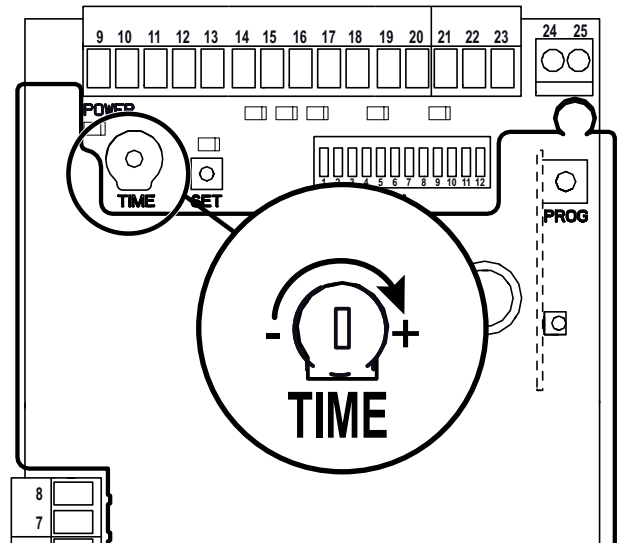

Ref. 5124403A

4

5

6

7

14

DIP SWITCH 3 = On

DIP SWITCH 3 = Off

**DIP-SWITCH 12 = On
Autotest = On**

23

24

DIP-SWITCH 11 = On

DIP-SWITCH 11 = Off

25

26

DIP-SWITCH 6 = Off

DIP-SWITCH 6 = On

27

28

**Somfy SAS**

50 avenue du Nouveau Monde
BP 152 - 74307 Cluses Cedex
France

www.somfy.com