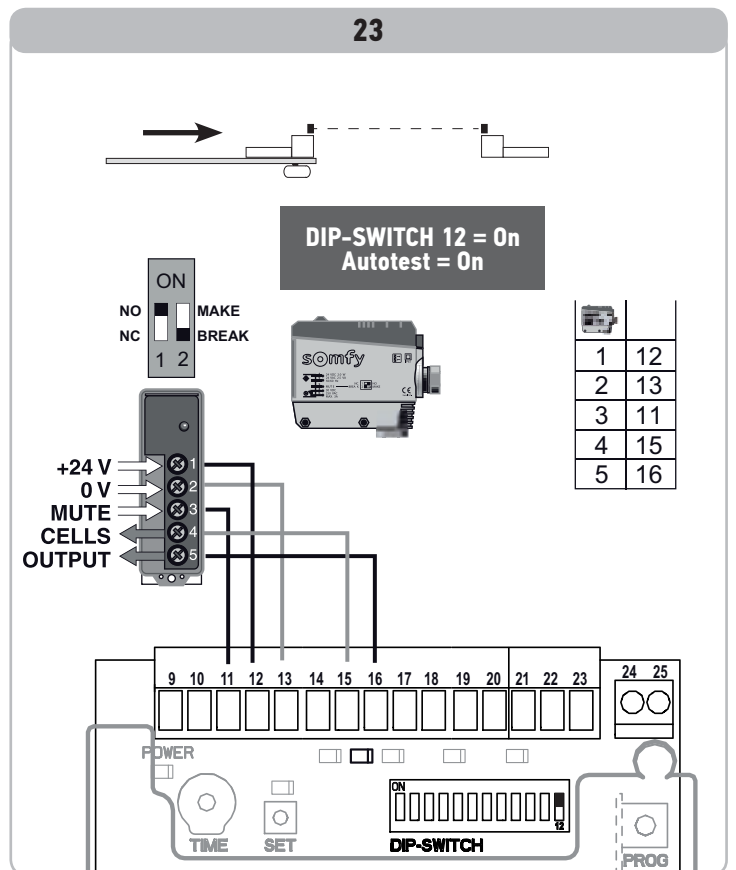

Ref. 5124403A

4

5

6

7

14

DIP SWITCH 3 = On

DIP SWITCH 3 = Off

**DIP-SWITCH 12 = On
Autotest = On**

23

24

DIP-SWITCH 11 = On

DIP-SWITCH 11 = Off

25

26

DIP-SWITCH 6 = Off