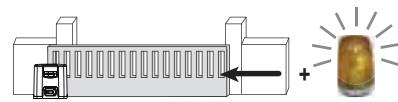

**DIP-SWITCH 12 = On
Autotest = On**

23

24

DIP-SWITCH 11 = On

DIP-SWITCH 11 = Off

25

26

DIP-SWITCH 6 = Off