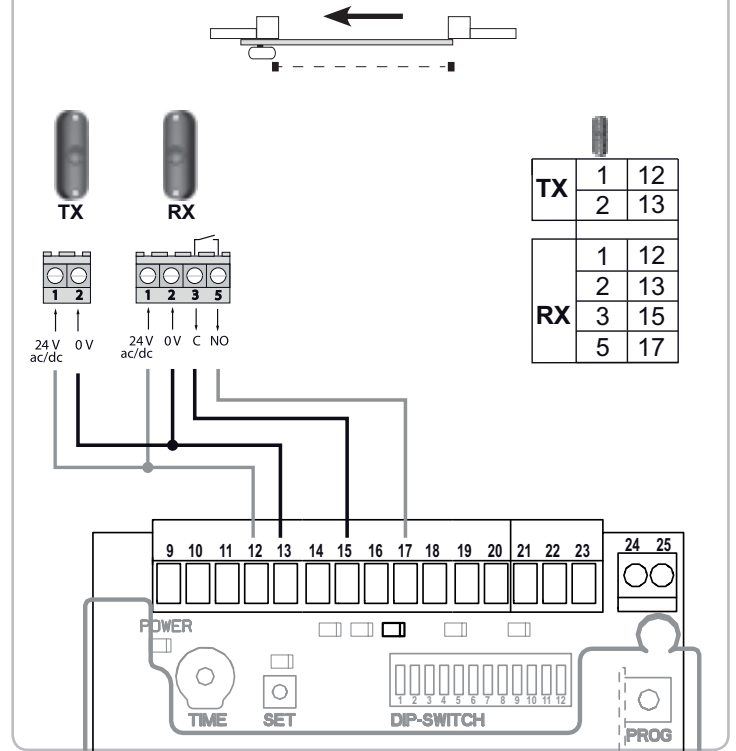

Ref. 5124403A

4

5

6

7

14

DIP SWITCH 3 = On

DIP SWITCH 3 = Off

15

16

17

18

19

20

21

22

**DIP-SWITCH 12 = On
Autotest = On**

23

24

DIP-SWITCH 11 = On

DIP-SWITCH 11 = Off

25

26

DIP-SWITCH 6 = Off