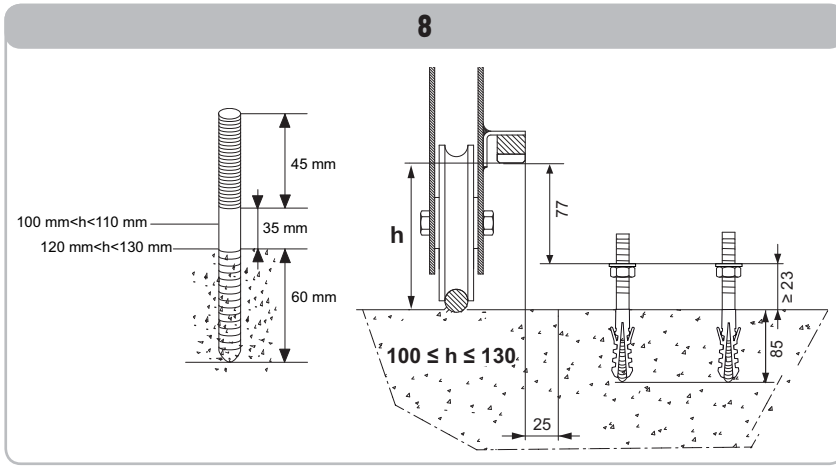

Ref. 5124403A

4

5

6

7

14

DIP SWITCH 3 = On

DIP SWITCH 3 = Off

**DIP-SWITCH 12 = On
Autotest = On**

23

24

DIP-SWITCH 11 = On

DIP-SWITCH 11 = Off

25

26

DIP-SWITCH 6 = Off