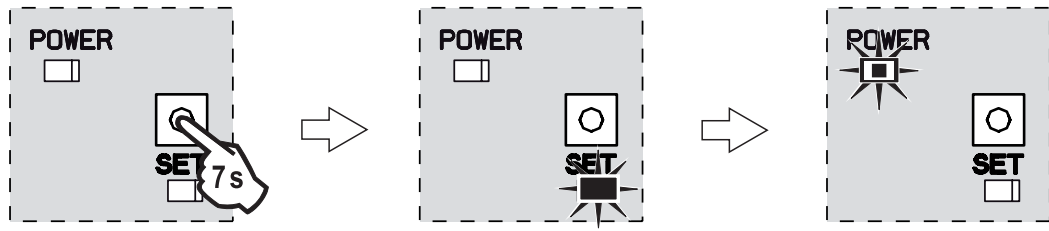

Somfy SAS

50 avenue du Nouveau Monde
BP 152 - 74307 Cluses Cedex
France

www.somfy.com