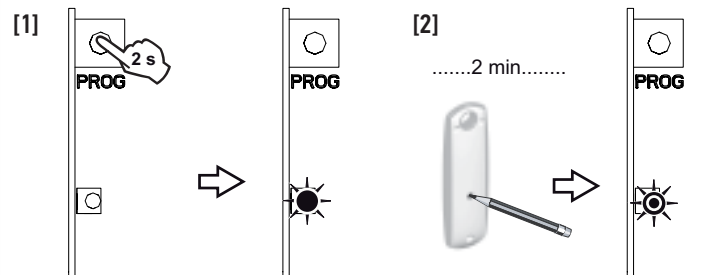

14

DIP SWITCH 3 = On

DIP SWITCH 3 = Off

15

16

17

18