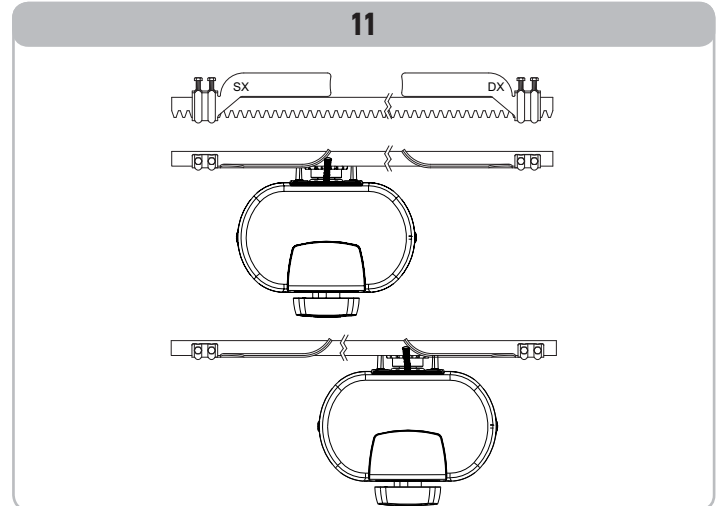

Ref. 5124403A

4

5

6

7

14

DIP SWITCH 3 = On

DIP SWITCH 3 = Off