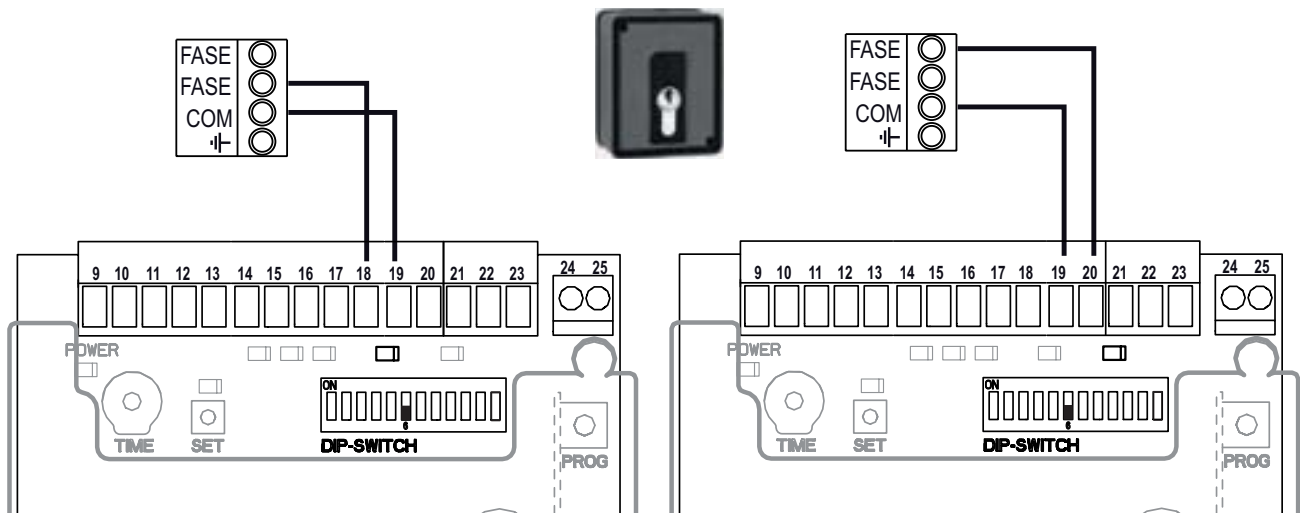

**DIP-SWITCH 12 = On
Autotest = On**

23

24

DIP-SWITCH 11 = On

DIP-SWITCH 11 = Off

25

26

DIP-SWITCH 6 = Off

DIP-SWITCH 6 = On

27

28

**Somfy SAS**

50 avenue du Nouveau Monde
BP 152 - 74307 Cluses Cedex
France

www.somfy.com