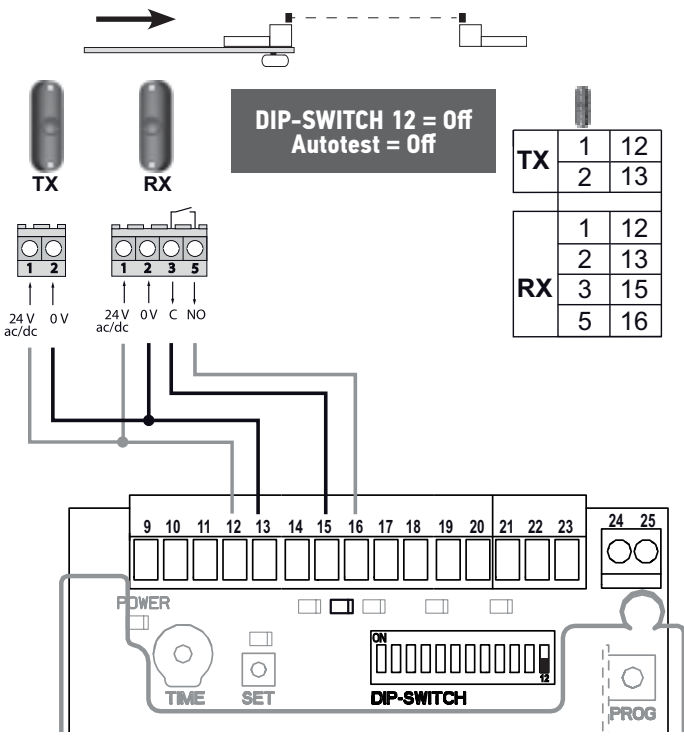

Ref. 5124403A

4

5

6

7

14

DIP SWITCH 3 = On

DIP SWITCH 3 = Off

15

16

17

18

19

20

21

22

**DIP-SWITCH 12 = On
Autotest = On**

23

24

DIP-SWITCH 11 = On

DIP-SWITCH 11 = Off

25

26

DIP-SWITCH 6 = Off