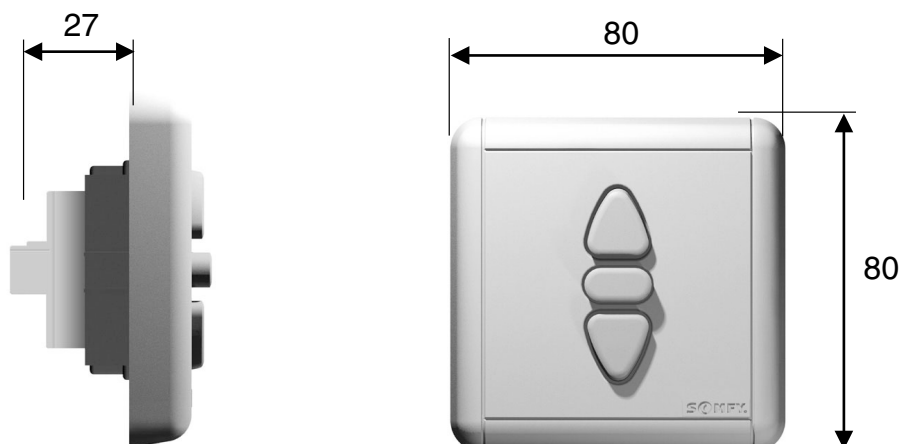

designation	Inis Keo recessed - Momentary position
reference	1800208
range	keo

FUNCTIONS

- Single control switch for an AC motor.
- Recessed
- Momentary position.

**TECHNICAL SPECIFICATIONS**

Material	ABS
Colour	white
Output contacts	250 V AC, 6 A
Weight	50 g
Homologations	

DIMENSIONS

CABLING